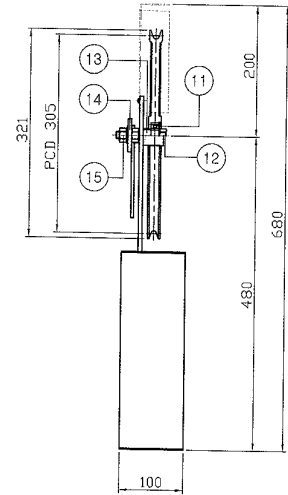

Reference No. : 006-1
Dwg. No. : TTAB003
Part name : Governor tension Ass'y (PCD305)
Specification : See attached Dwg.

Reference No. : 006-2
Dwg. No. : TTAB004
Part name : Governor tension (PCD240)
Specification : See attached Dwg.