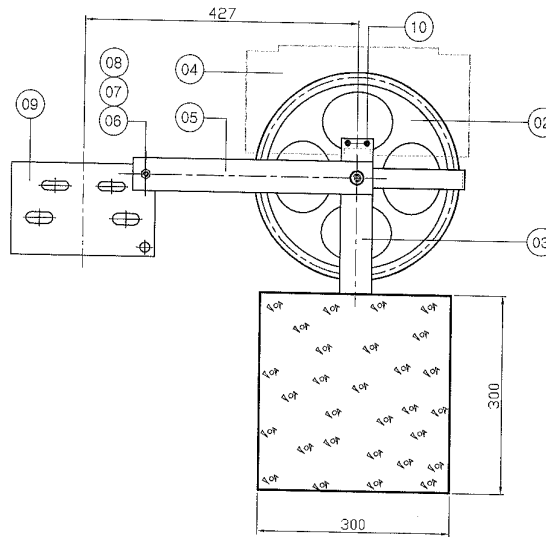

Reference No. : 006-1
Dwg. No. : TTAB003
Part name : Governor tension Ass'y (PCD305)
Specification : See attached Dwg.

Reference No. : 006-2
Dwg. No. : TTAB004
Part name : Governor tension (PCD240)
Specification : See attached Dwg.