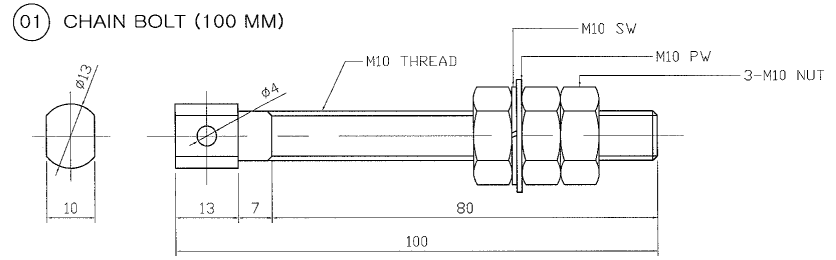

Reference No. : 018-1
Dwg. No. : DAET111
Part name : Chain bolt
Specification : See attached Dwg.

SURFACE TREATMENT : ELECTRO ZINC PLATING

Reference No. : 018-2
Dwg. No. : DAET110
Part name : Eye bolt
Specification : See attached Dwg