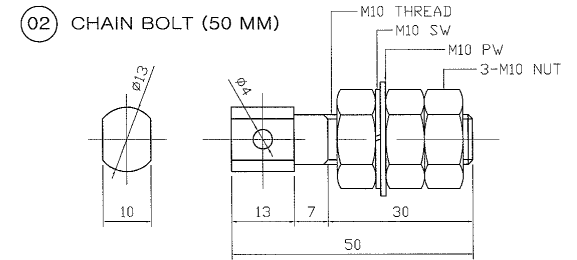

Reference No. : 018-1
Dwg. No. : DAET111
Part name : Chain bolt
Specification : See attached Dwg.

SURFACE TREATMENT : ELECTRO ZINC PLATING

Reference No. : 018-2
Dwg. No. : DAET110
Part name : Eye bolt
Specification : See attached Dwg