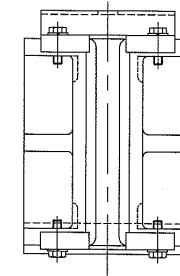

Reference No. : 004-4
 Dwg. No. : GUAB001
 Part name : Rigid guide shoe 8/13K
 Specification : See attached Dwg.

A	B	REMARKS
10 ^{+0.03} _{-0.02}	24	FOR 8K
16 ^{+0.03} _{-0.02}	24	FOR 13K

Reference No. : 004-5
 Dwg. No. : GUAA002
 Part name : Rigid guide shoe 18/24K
 Specification : See attached Dwg.