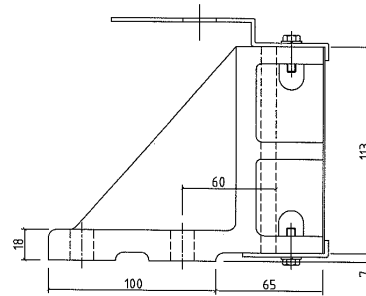

Reference No. : 004-4
 Dwg. No. : GUAB001
 Part name : Rigid guide shoe 8/13K
 Specification : See attached Dwg.

A	B	REMARKS
10 ^{+0.03} _{-0.02}	24	FOR 8K
16 ^{+0.03} _{-0.02}	24	FOR 13K

Reference No. : 004-5
 Dwg. No. : GUAA002
 Part name : Rigid guide shoe 18/24K
 Specification : See attached Dwg.