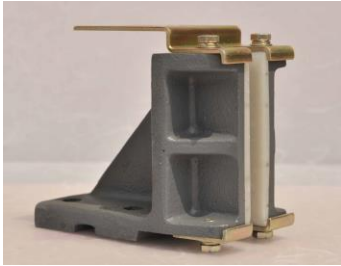

Reference No. : 004-4
 Dwg. No. : GUAB001
 Part name : Rigid guide shoe 8/13K
 Specification : See attached Dwg.

A	B	REMARKS
10 ^{+0.03} _{-0.02}	24	FOR 8K
16 ^{+0.03} _{-0.02}	24	FOR 13K

Reference No. : 004-5
 Dwg. No. : GUAA002
 Part name : Rigid guide shoe 18/24K
 Specification : See attached Dwg.