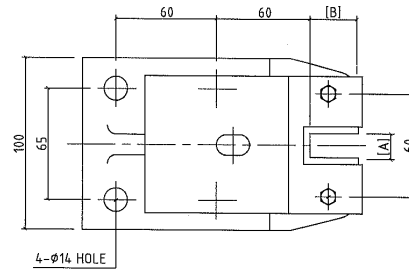

Reference No. : 004-4
 Dwg. No. : GUAB001
 Part name : Rigid guide shoe 8/13K
 Specification : See attached Dwg.

A	B	REMARKS
10 ^{+0.03} _{-0.02}	24	FOR 8K
16 ^{+0.03} _{-0.02}	24	FOR 13K

Reference No. : 004-5
 Dwg. No. : GUAA002
 Part name : Rigid guide shoe 18/24K
 Specification : See attached Dwg.